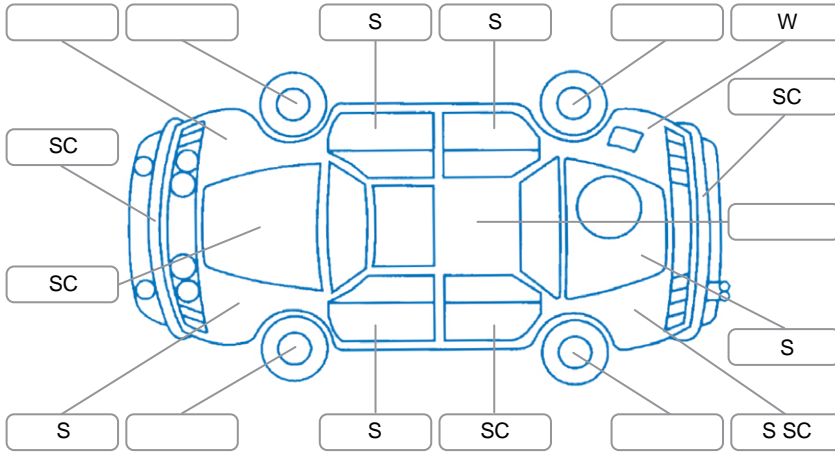

Report ID:	28,129,076	Version:	2
Created:	04 May 2026		

Make:	Mazda	Model:	Demio
Body Style:	Hatchback	Year:	2011
Rego No.:	MZB833	Rego Expiry:	24 Apr 2026
WoF Expiry:	16 Sep 2026	Odometer:	70,059 Kms
Good No.:	28129076	VIN:	7AT0C12HX20372271
Next Service:	80,059 km	Service History:	No

Key

S = Scratch R = Rust C = Crack * = Decals W = Significant scuffs
 D = Dent PT = Paint defect P = Pin dent SC = Stone Chips

Note: some defects and blemishes may not be displayed in the diagram

Body Inspection Comments