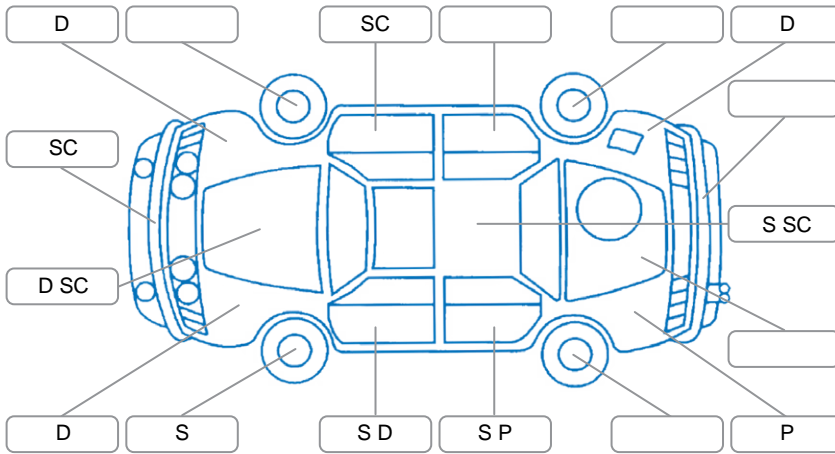

Report ID:	28,129,053	Version:	1
Created:	20 Apr 2026		

Make:	Mitsubishi	Model:	Outlander
Body Style:	Wagon	Year:	2007
Rego No.:	HNA160	Rego Expiry:	01 Jul 2026
WoF Expiry:	13 Jun 2026	Odometer:	154,915 Kms
Good No.:	28129053	VIN:	7AT0CJ3MX14102069
Next Service:	165000	Service History:	No

Key
 S = Scratch R = Rust C = Crack * = Decals W = Significant scuffs
 D = Dent PT = Paint defect P = Pin dent SC = Stone Chips

Note: some defects and blemishes may not be displayed in the diagram

Body Inspection Comments