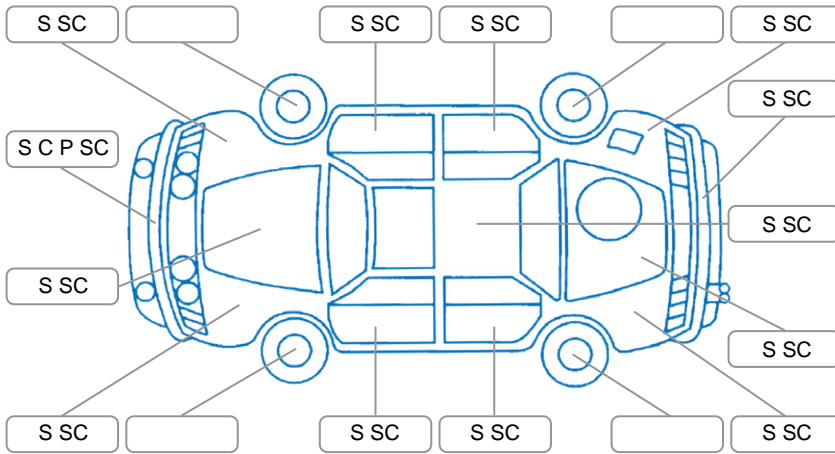

Report ID:	28,129,007	Version:	1
Created:	05 May 2026		

Make:	Mazda	Model:	MPV
Body Style:	Wagon	Year:	2008
Rego No.:	NHG850	Rego Expiry:	08 Aug 2026
WoF Expiry:	20 Mar 2027	Odometer:	100,242 Kms
Good No.:	28129007	VIN:	7AT0C11EX20210505
Next Service:	110250	Service History:	No

Key

S = Scratch R = Rust C = Crack * = Decals W = Significant scuffs
 D = Dent PT = Paint defect P = Pin dent SC = Stone Chips

Note: some defects and blemishes may not be displayed in the diagram

Body Inspection Comments

Minor stonechips on windscreen

Conditions During Body Inspection

Dry

Under Carriage and Under Bonnet Inspection Comments

Front wheel drive

Interior Comments

Seats:	Good
Carpets:	Good
Panels:	Good
Dashboard:	Good