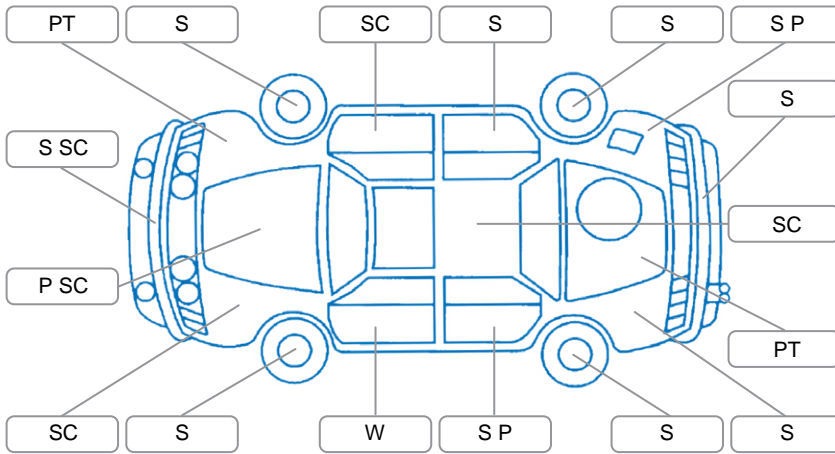

Report ID:	28,128,954	Version:	1
Created:	20 Apr 2026		

Make:	Ford	Model:	Focus
Body Style:	Hatchback	Year:	2008
Rego No.:	ESS807	Rego Expiry:	23 Aug 2026
WoF Expiry:	04 Oct 2026	Odometer:	105,856 Kms
Good No.:	28128954	VIN:	WF0PXXGCDP8L27439
Next Service:	113,000kms	Service History:	Yes

Key
 S = Scratch R = Rust C = Crack * = Decals W = Significant scuffs
 D = Dent PT = Paint defect P = Pin dent SC = Stone Chips

Note: some defects and blemishes may not be displayed in the diagram

Body Inspection Comments

Chipped windscreen.

Conditions During Body Inspection

Dry

Under Carriage and Under Bonnet Inspection Comments

Surface rust under carriage.
 Right outer CV boot split.

Interior Comments

Seats:	Average
Carpets:	Average
Panels:	L/R grab handle broken.
Dashboard:	Average