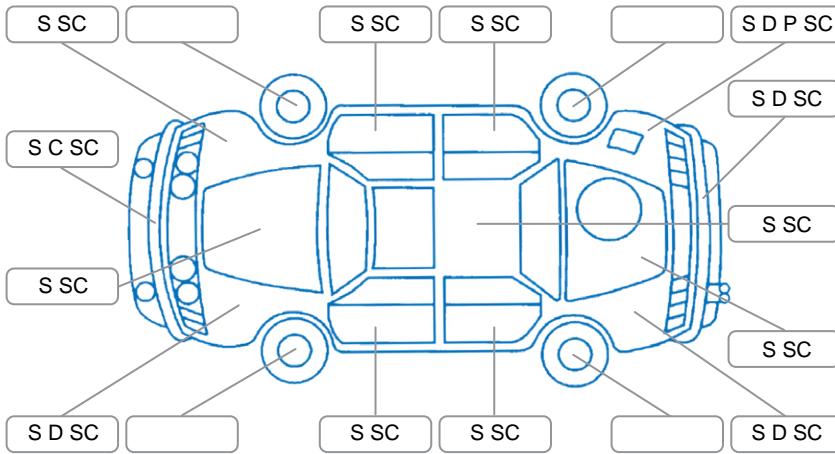

Report ID:	28,128,949	Version:	1
Created:	18 May 2026		

Make:	Nissan	Model:	Navara
Body Style:	Utility	Year:	2012
Rego No.:	GGT780	Rego Expiry:	28 Feb 2027
WoF Expiry:	27 May 2027	Odometer:	299,398 Kms
Good No.:	28128949	VIN:	VSKCVAD40A0456635
Next Service:	309380	Service History:	No

Key
 S = Scratch R = Rust C = Crack * = Decals W = Significant scuffs
 D = Dent PT = Paint defect P = Pin dent SC = Stone Chips

Note: some defects and blemishes may not be displayed in the diagram

Body Inspection Comments

Water leak from rear screen

Conditions During Body Inspection

Dry

Under Carriage and Under Bonnet Inspection Comments

Rear wheel drive

Interior Comments

Seats:	Good
Carpets:	Good
Panels:	fabric on doorcards sagging
Dashboard:	Good