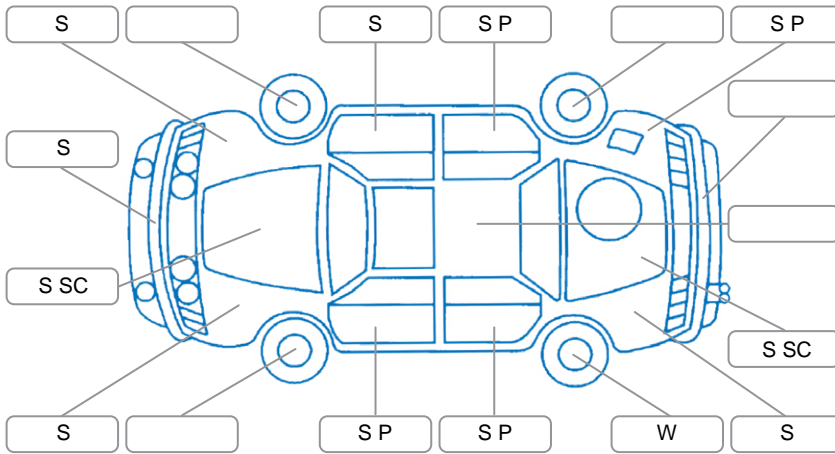

Report ID:	28,128,908	Version:	1
Created:	21 Apr 2026		

Make:	Volvo	Model:	XC60
Body Style:	Wagon	Year:	2011
Rego No.:	JDU148	Rego Expiry:	03 Jun 2026
WoF Expiry:	30 May 2026	Odometer:	190,091 Kms
Good No.:	28128908	VIN:	YV1DZ9056B2212839
Next Service:	195,000	Service History:	No

Key

S = Scratch R = Rust C = Crack * = Decals W = Significant scuffs
 D = Dent PT = Paint defect P = Pin dent SC = Stone Chips

Note: some defects and blemishes may not be displayed in the diagram

Body Inspection Comments

Conditions During Body Inspection: Dry

Under Carriage and Under Bonnet Inspection Comments

AWD
 Engine oil leak

Interior Comments

Seats:	drivers seat worn
Carpets:	Average
Panels:	Average
Dashboard:	centre air vent broken