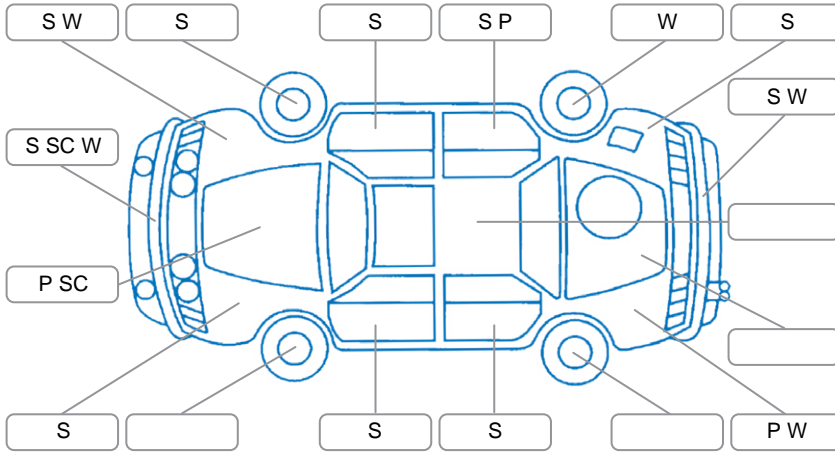

Report ID:	28,128,898	Version:	1
Created:	24 Apr 2026		

Make:	Toyota	Model:	Rav4
Body Style:	Wagon	Year:	2008
Rego No.:	PTA961	Rego Expiry:	09 Aug 2026
WoF Expiry:	01 May 2027	Odometer:	210,993 Kms
Good No.:	28128898	VIN:	7AT0H61XX18019937
Next Service:	220,970 Kms	Service History:	Yes

Key

S = Scratch R = Rust C = Crack * = Decals W = Significant scuffs
 D = Dent PT = Paint defect P = Pin dent SC = Stone Chips

Note: some defects and blemishes may not be displayed in the diagram

Body Inspection Comments

Conditions During Body Inspection: Dry

Under Carriage and Under Bonnet Inspection Comments

Front Wheel Drive

Interior Comments

Seats:	Good
Carpets:	Good
Panels:	Good
Dashboard:	Good

General Comments

Drives well