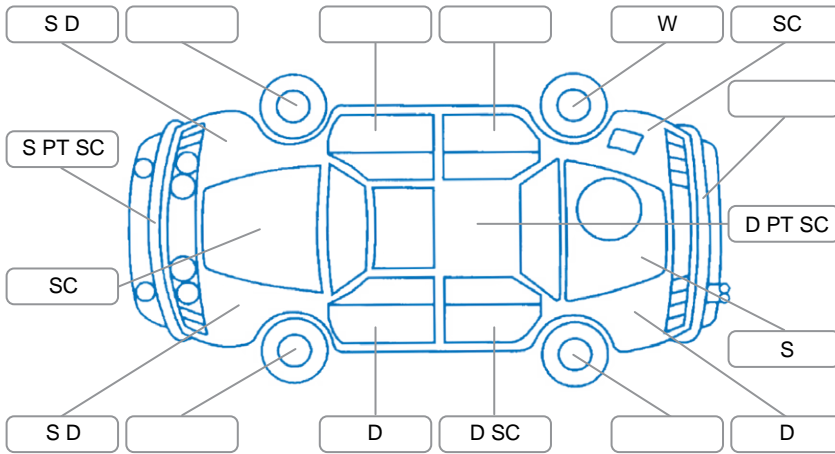

Report ID:	28,128,879	Version:	1
Created:	27 Apr 2026		

Make:	Nissan	Model:	Navara
Body Style:	Utility	Year:	2011
Rego No.:	JTD328	Rego Expiry:	06 Oct 2026
WoF Expiry:	06 May 2027	Odometer:	241,664 Kms
Good No.:	28128879	VIN:	VSKCVAD40A0391755
Next Service:	251,600kms	Service History:	No

Key

S = Scratch R = Rust C = Crack * = Decals W = Significant scuffs
D = Dent PT = Paint defect P = Pin dent SC = Stone Chips

Note: some defects and blemishes may not be displayed in the diagram

Body Inspection Comments

Clear paint is flaking on roof and bonnet. Left door mirror repeater is cracked.

Conditions During Body Inspection

Dry

Under Carriage and Under Bonnet Inspection Comments

Interior Comments

Seats:	Average
Carpets:	Average
Panels:	Good
Dashboard:	Good

General Comments

Small hole in left rear base pad. Smoke on start up.

Road Conditions During Test Drive	Dry		
Engine Timing Mechanism	Timing Chain		
Evidence of Cam Belt Replacement	<input type="checkbox"/> Yes	<input type="checkbox"/> No	Kms
Inspected by:	Yuki Itohara		
Published by:	Callum Busuttill		
Inspection Date:	23 Apr 2026		