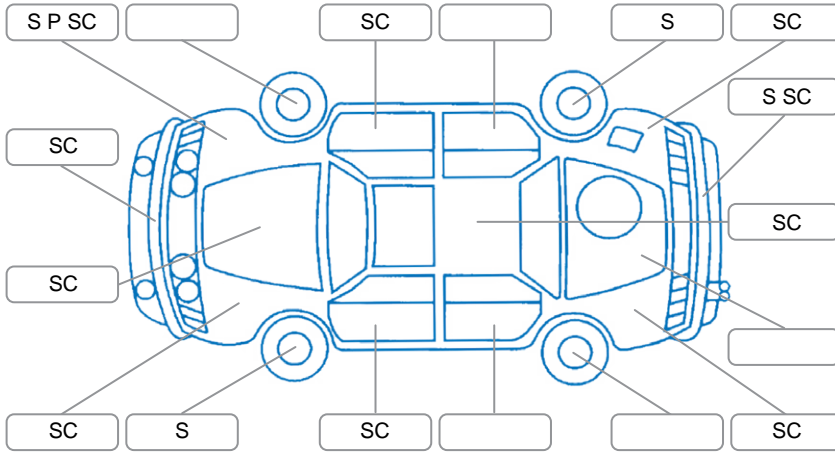

Report ID:	28,128,867	Version:	2
Created:	30 Apr 2026		

Make:	Toyota	Model:	86
Body Style:	Sports Car	Year:	2013
Rego No.:	GTA231	Rego Expiry:	27 Aug 2026
WoF Expiry:	06 Mar 2027	Odometer:	53,737 Kms
Good No.:	28128867	VIN:	JF1ZN6K81DG010751
Next Service:	63,753 Kms	Service History:	Yes

**Key**  
 S = Scratch    R = Rust    C = Crack    \* = Decals    W = Significant scuffs  
 D = Dent    PT = Paint defect    P = Pin dent    SC = Stone Chips

Note: some defects and blemishes may not be displayed in the diagram