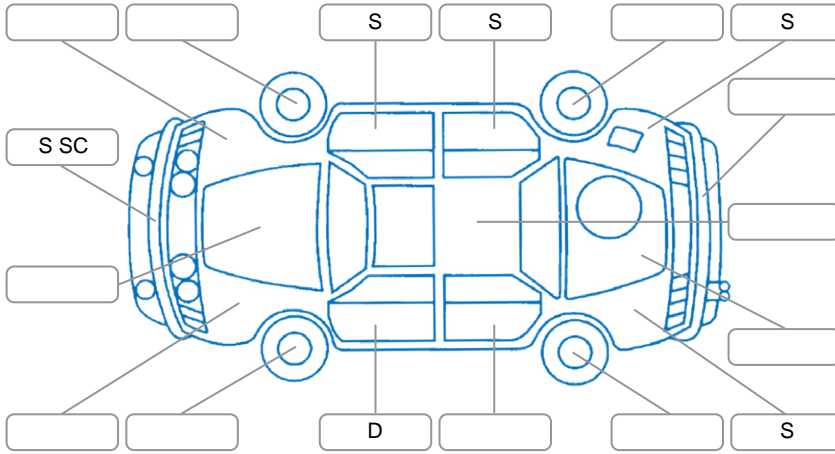

Report ID:	28,128,769	Version:	1
Created:	09 May 2026		

Make:	Ford	Model:	Fiesta
Body Style:	Hatchback	Year:	2008
Rego No.:	JFP369	Rego Expiry:	13 Jan 2027
WoF Expiry:	06 May 2027	Odometer:	88,869 Kms
Good No.:	28128769	VIN:	WF0HXXWPJH6R44786
Next Service:	98836	Service History:	No

Key

S = Scratch R = Rust C = Crack * = Decals W = Significant scuffs
 D = Dent PT = Paint defect P = Pin dent SC = Stone Chips

Note: some defects and blemishes may not be displayed in the diagram

Body Inspection Comments

Conditions During Body Inspection	Dry
-----------------------------------	-----

Under Carriage and Under Bonnet Inspection Comments

Front wheel drive

Interior Comments

Seats:	Minor stains, Good
Carpets:	Good
Panels:	Good
Dashboard:	Good