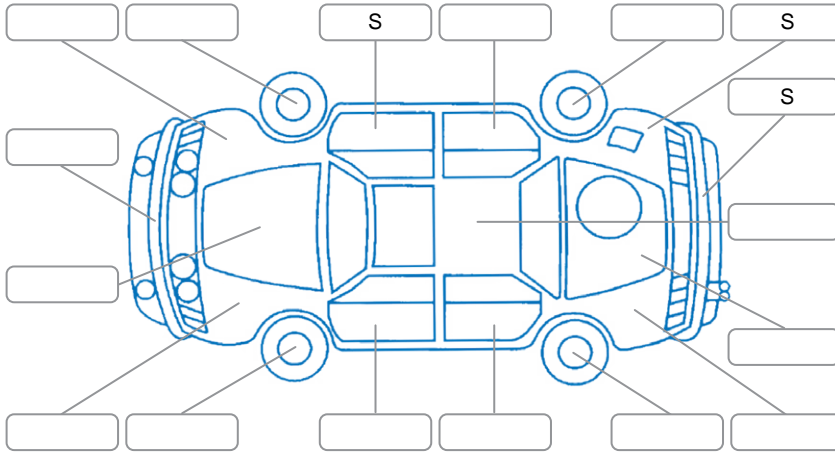

Report ID:	28,128,724	Version:	1
Created:	20 Apr 2026		

Make:	Subaru	Model:	XV
Body Style:	Hatchback	Year:	2016
Rego No.:	RDF317	Rego Expiry:	07 Jun 2026
WoF Expiry:	25 Jul 2026	Odometer:	142,792 Kms
Good No.:	28128724	VIN:	7AT0GF1XX25114099
Next Service:	144000	Service History:	No

**Key**

S = Scratch    R = Rust    C = Crack    \* = Decals    W = Significant scuffs  
 D = Dent    PT = Paint defect    P = Pin dent    SC = Stone Chips

Note: some defects and blemishes may not be displayed in the diagram