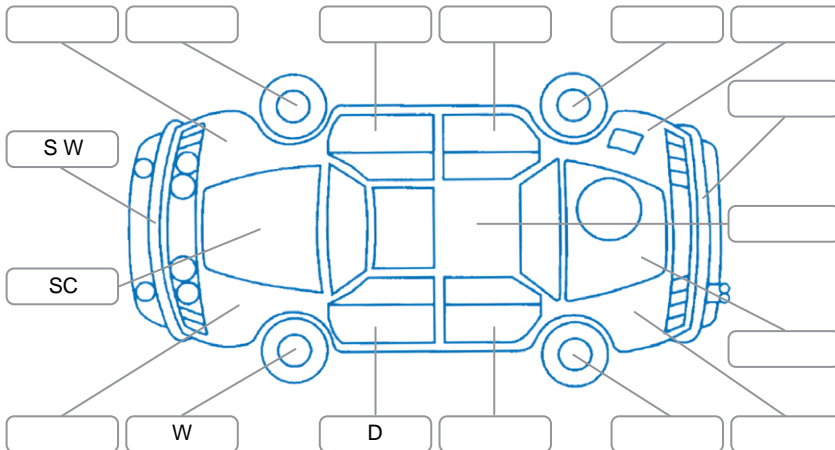

Report ID:	28,128,626	Version:	1
Created:	24 Apr 2026		

Make:	Nissan	Model:	Note
Body Style:	Hatchback	Year:	2020
Rego No.:	RJB829	Rego Expiry:	24 Apr 2026
WoF Expiry:	30 Mar 2027	Odometer:	84,998 Kms
Good No.:	28128626	VIN:	7AT0DH79X25412592
Next Service:	95000	Service History:	No

**Key**  
 S = Scratch    R = Rust    C = Crack    \* = Decals    W = Significant scuffs  
 D = Dent    PT = Paint defect    P = Pin dent    SC = Stone Chips

Note: some defects and blemishes may not be displayed in the diagram