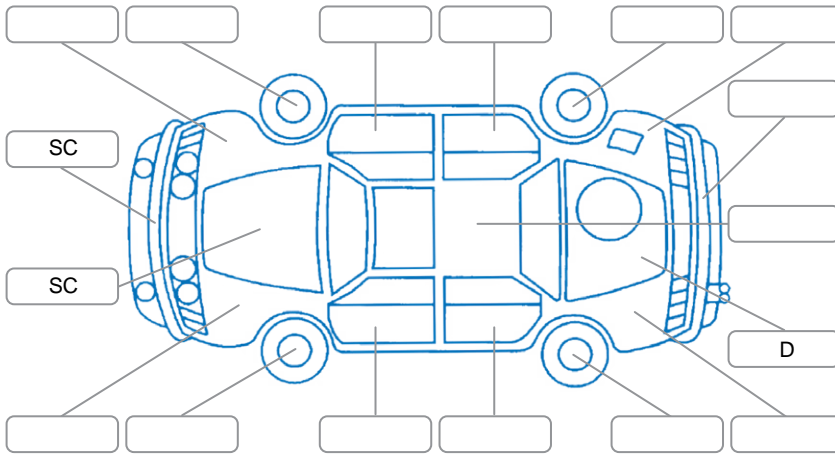

Report ID:	28,128,603	Version:	1
Created:	23 Apr 2026		

Make:	Volkswagen	Model:	Amarok
Body Style:	Utility	Year:	2017
Rego No.:	RPQ954	Rego Expiry:	01 Mar 2027
WoF Expiry:	13 Mar 2027	Odometer:	263,902 Kms
Good No.:	28128603	VIN:	WV1ZZZ2HZHA033124
Next Service:	272000	Service History:	No

Key
 S = Scratch R = Rust C = Crack * = Decals W = Significant scuffs
 D = Dent PT = Paint defect P = Pin dent SC = Stone Chips

Note: some defects and blemishes may not be displayed in the diagram

Body Inspection Comments

Conditions During Body Inspection

Under Carriage and Under Bonnet Inspection Comments

Engine oil leaks

Interior Comments

Seats:	Good
Carpets:	Good
Panels:	Good
Dashboard:	Good

General Comments

Road Conditions During Test Drive	Dry		
Engine Timing Mechanism	Timing Chain		
Evidence of Cam Belt Replacement	<input type="checkbox"/> Yes	<input type="checkbox"/> No	Kms
Inspected by:	Greg Morgan		
Published by:	Stuart Manson		
Inspection Date:	17 Apr 2026		