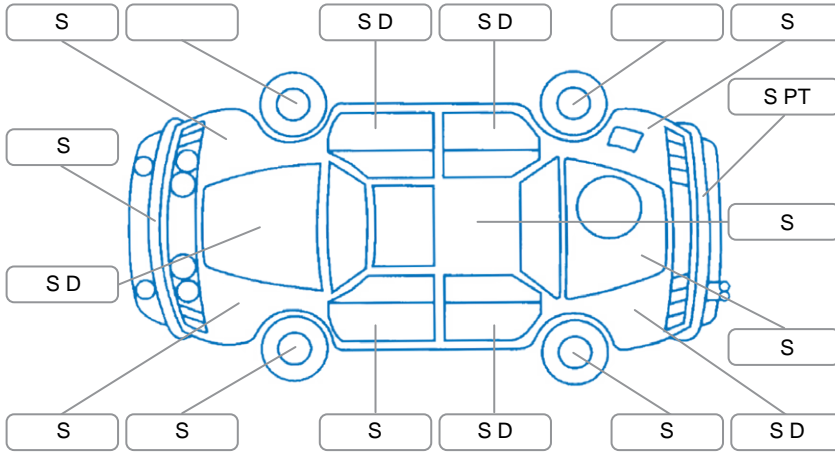

Report ID:	28,128,563	Version:	2
Created:	14 May 2026		

Make:	Honda	Model:	Odyssey
Body Style:	Wagon	Year:	2006
Rego No.:	PEZ495	Rego Expiry:	26 Jul 2026
WoF Expiry:	09 Apr 2026	Odometer:	101,339 Kms
Good No.:	28128563	VIN:	7AT08G61X22202222
Next Service:	99767	Service History:	No

Key

S = Scratch R = Rust C = Crack * = Decals W = Significant scuffs
 D = Dent PT = Paint defect P = Pin dent SC = Stone Chips

Note: some defects and blemishes may not be displayed in the diagram

Body Inspection Comments