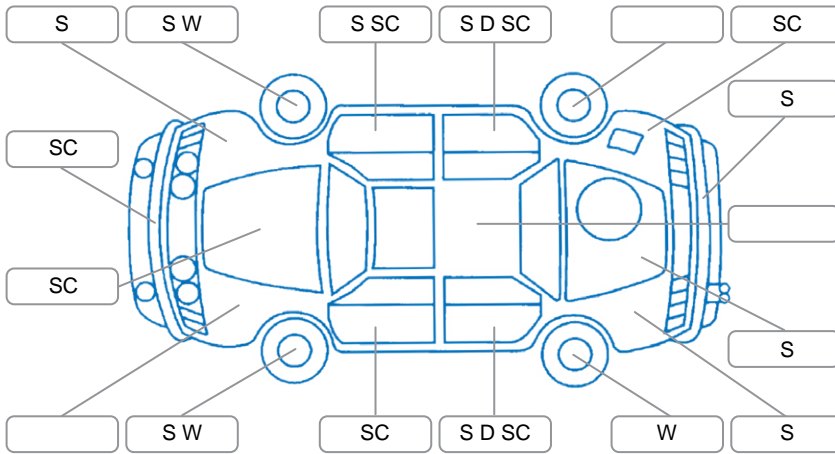

Report ID:	28,128,537	Version:	1
Created:	24 Apr 2026		

Make:	Suzuki	Model:	Swift
Body Style:	Hatchback	Year:	2012
Rego No.:	GFM276	Rego Expiry:	30 Aug 2026
WoF Expiry:	01 May 2027	Odometer:	109,651 Kms
Good No.:	28128537	VIN:	JSAFZC82S00112679
Next Service:	due now	Service History:	Yes

Key
 S = Scratch R = Rust C = Crack * = Decals W = Significant scuffs
 D = Dent PT = Paint defect P = Pin dent SC = Stone Chips

Note: some defects and blemishes may not be displayed in the diagram

Body Inspection Comments