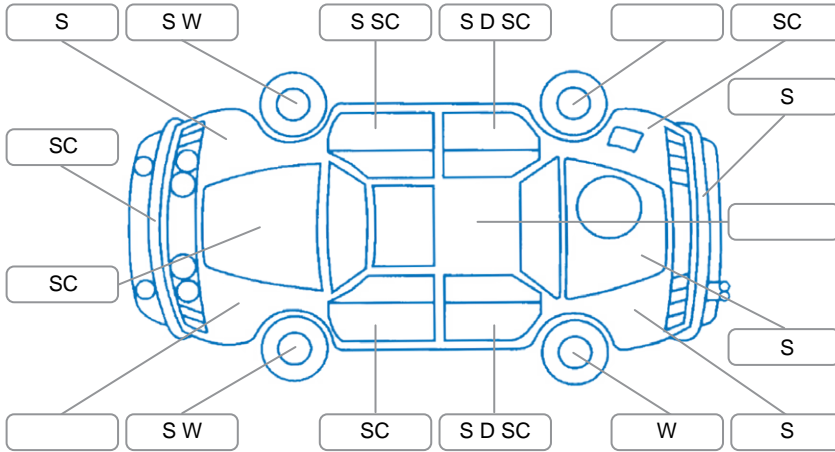

Report ID:	28,128,537	Version:	6
Created:	24 Jun 2026		

Make:	Suzuki	Model:	Swift
Body Style:	Hatchback	Year:	2012
Rego No.:	GFM276	Rego Expiry:	30 Aug 2026
WoF Expiry:	01 May 2027	Odometer:	109,651 Kms
Good No.:	28128537	VIN:	JSAFZC82S00112679
Next Service:	119000	Service History:	Yes

**Key**

S = Scratch    R = Rust    C = Crack    \* = Decals    W = Significant scuffs  
 D = Dent    PT = Paint defect    P = Pin dent    SC = Stone Chips

Note: some defects and blemishes may not be displayed in the diagram