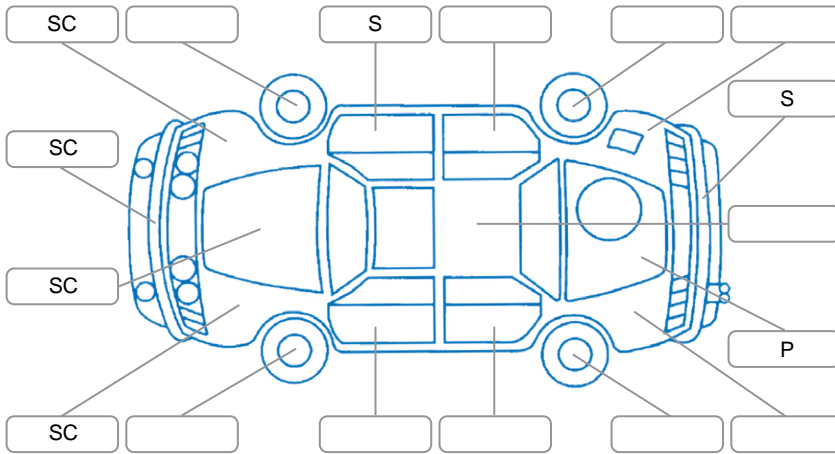

Report ID:	28,128,439	Version:	4
Created:	22 Jun 2026		

Make:	Toyota	Model:	Highlander
Body Style:	SUV	Year:	2020
Rego No.:	RRS748	Rego Expiry:	31 Oct 2026
WoF Expiry:	12 May 2027	Odometer:	224,128 Kms
Good No.:	28128439	VIN:	5TDDZ3FH30S747711
Next Service:	228,420kms	Service History:	Yes

Key
 S = Scratch R = Rust C = Crack * = Decals W = Significant scuffs
 D = Dent PT = Paint defect P = Pin dent SC = Stone Chips

Note: some defects and blemishes may not be displayed in the diagram

Body Inspection Comments

Conditions During Body Inspection: Dry

Under Carriage and Under Bonnet Inspection Comments

Interior Comments

Seats:	Average
Carpets:	Average
Panels:	Average
Dashboard:	Good

General Comments

7 seater AWD petrol auto SUV