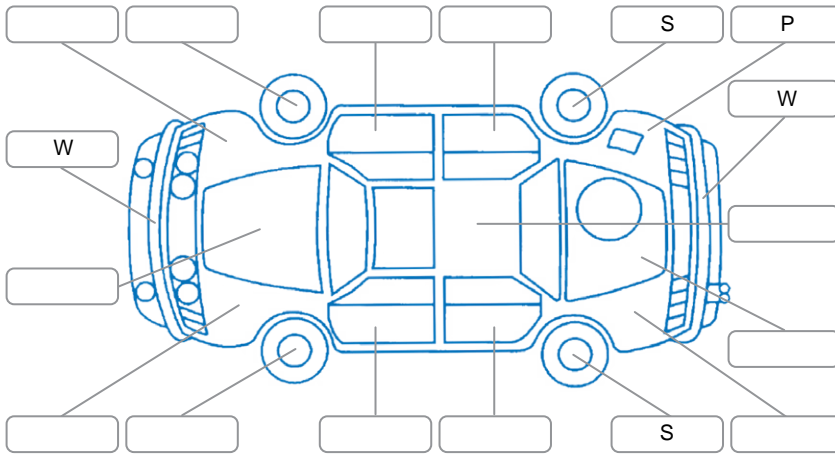

Report ID:	28,128,397	Version:	2
Created:	04 May 2026		

Make:	Holden	Model:	Commodore
Body Style:	Wagon	Year:	2018
Rego No.:	LTW217	Rego Expiry:	01 May 2026
WoF Expiry:	06 Jan 2027	Odometer:	119,113 Kms
Good No.:	28128397	VIN:	W0VZS8EC6K1007301
Next Service:	128,226 Kms	Service History:	No

**Key**  
 S = Scratch    R = Rust    C = Crack    \* = Decals    W = Significant scuffs  
 D = Dent    PT = Paint defect    P = Pin dent    SC = Stone Chips

Note: some defects and blemishes may not be displayed in the diagram