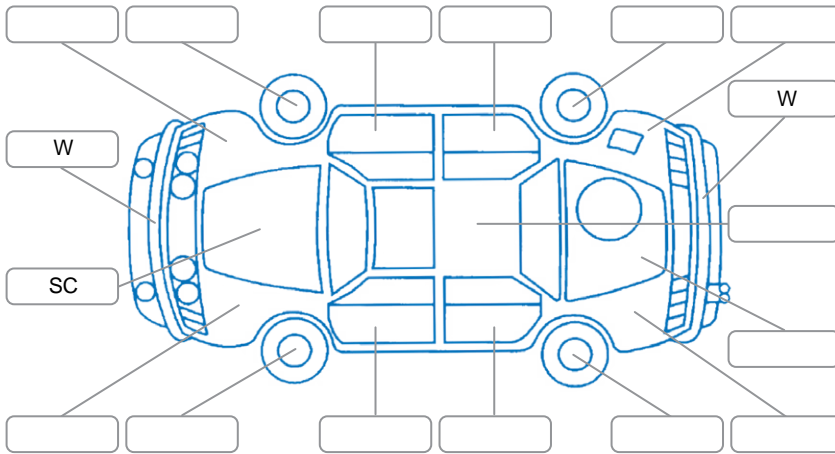

Report ID:	28,128,223	Version:	3
Created:	13 May 2026		

Make:	Hyundai	Model:	Kona
Body Style:	SUV	Year:	2021
Rego No.:	RSM903	Rego Expiry:	01 Jul 2026
WoF Expiry:	11 May 2027	Odometer:	64,628 Kms
Good No.:	28128223	VIN:	KMHK281GUMU133194
Next Service:	79,631 Kms	Service History:	No

Key
 S = Scratch R = Rust C = Crack * = Decals W = Significant scuffs
 D = Dent PT = Paint defect P = Pin dent SC = Stone Chips

Note: some defects and blemishes may not be displayed in the diagram

Body Inspection Comments

Conditions During Body Inspection: Wet Dry

Under Carriage and Under Bonnet Inspection Comments

FWD

Interior Comments

Seats:	Good
Carpets:	Good
Panels:	Good
Dashboard:	Good

General Comments

Road Conditions During Test Drive	Dry	
Engine Timing Mechanism	Unknown	
Evidence of Cam Belt Replacement	<input type="checkbox"/> Yes <input type="checkbox"/> No	Kms
Inspected by:	Rowan Fey	
Published by:	Neave Sines	
Inspection Date:	21 Apr 2026	