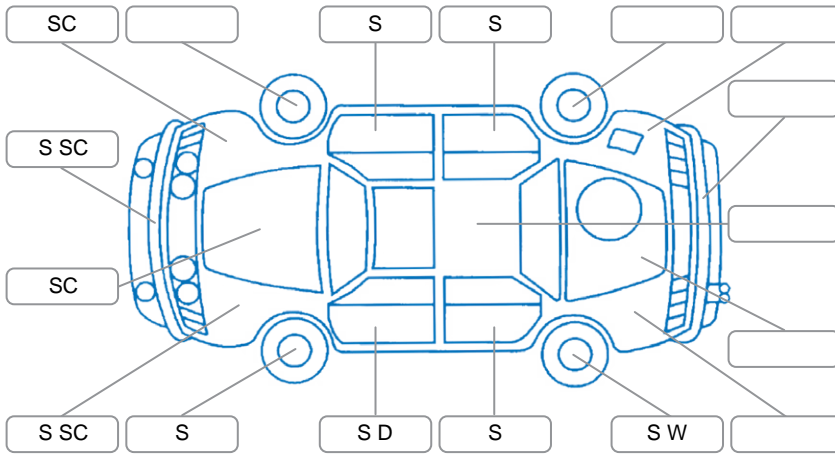

Report ID:	28,128,193	Version:	1
Created:	23 Apr 2026		

Make:	KIA	Model:	Soul
Body Style:	Hatchback	Year:	2018
Rego No.:	LLS478	Rego Expiry:	23 Nov 2026
WoF Expiry:	26 Apr 2027	Odometer:	124,803 Kms
Good No.:	28128193	VIN:	KNAJP814MK7630016
Next Service:	135,000kms	Service History:	Yes

Key

S = Scratch R = Rust C = Crack * = Decals W = Significant scuffs
 D = Dent PT = Paint defect P = Pin dent SC = Stone Chips

Note: some defects and blemishes may not be displayed in the diagram

Body Inspection Comments