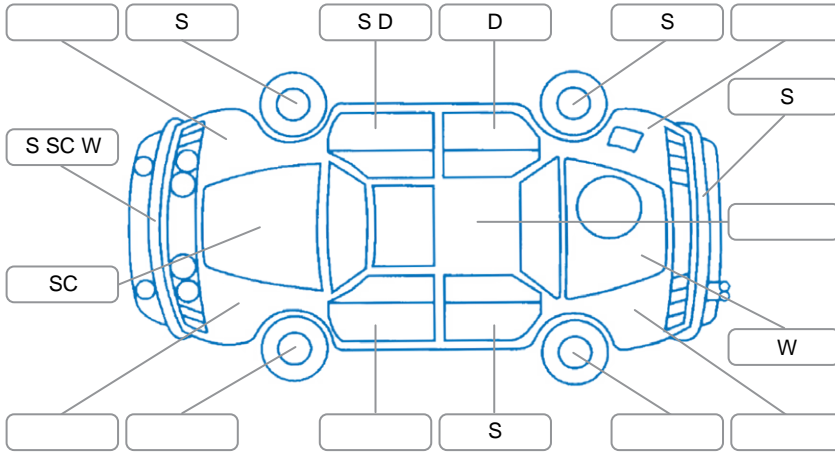

Report ID:	28,128,164	Version:	1
Created:	20 Apr 2026		

Make:	Holden	Model:	Commodore
Body Style:	Sedan	Year:	2005
Rego No.:	CSE157	Rego Expiry:	15 Sep 2026
WoF Expiry:	19 Sep 2026	Odometer:	230,530 Kms
Good No.:	28128164	VIN:	6G1ZK54B45L436510
Next Service:	236900km	Service History:	Yes

Key

S = Scratch R = Rust C = Crack * = Decals W = Significant scuffs
 D = Dent PT = Paint defect P = Pin dent SC = Stone Chips

Note: some defects and blemishes may not be displayed in the diagram

Body Inspection Comments

- Chips in windscreen.
- Left front door trim needs refitting.
- Petrol flap missing.

Conditions During Body Inspection: Dry

Under Carriage and Under Bonnet Inspection Comments

Interior Comments

Seats:	Average
Carpets:	Average
Panels:	Average
Dashboard:	Average