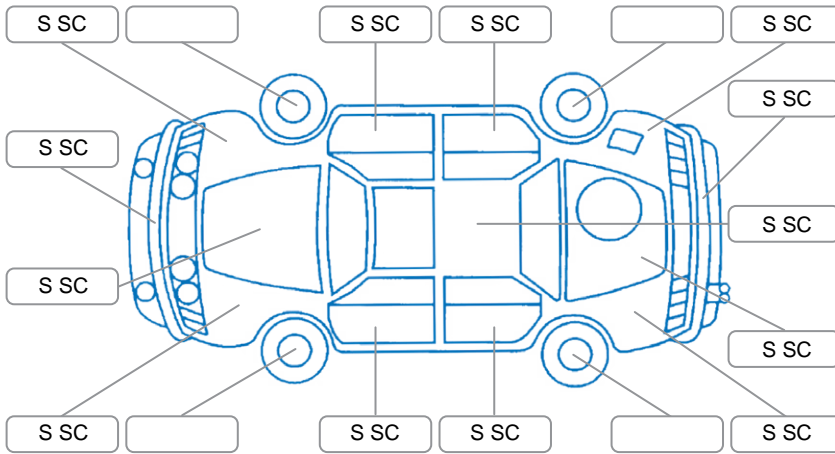

Report ID:	28,128,070	Version:	1
Created:	30 Apr 2026		

Make:	Toyota	Model:	Corolla
Body Style:	Sedan	Year:	2019
Rego No.:	RDP740	Rego Expiry:	14 Oct 2026
WoF Expiry:	18 Mar 2027	Odometer:	71,150 Kms
Good No.:	28128070	VIN:	7AT0H607X25202714
Next Service:	81100	Service History:	No

**Key**  
 S = Scratch    R = Rust    C = Crack    \* = Decals    W = Significant scuffs  
 D = Dent    PT = Paint defect    P = Pin dent    SC = Stone Chips

Note: some defects and blemishes may not be displayed in the diagram