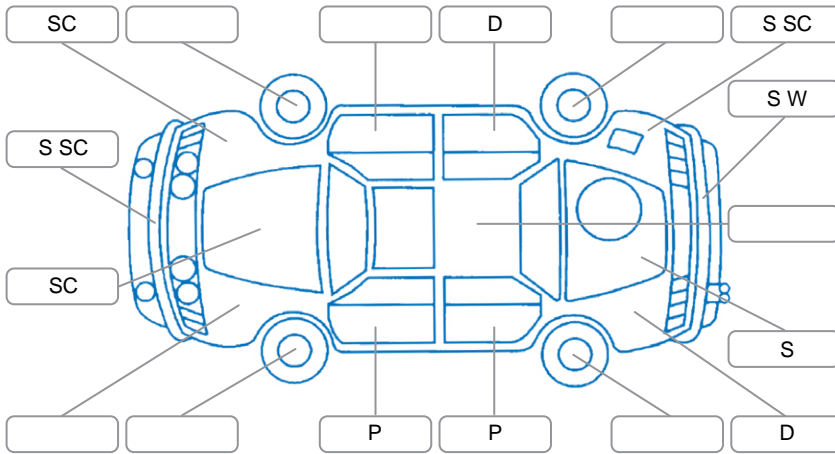

Report ID:	28,127,944	Version:	3
Created:	18 May 2026		

Make:	Mazda	Model:	Bt-50
Body Style:	Utility	Year:	2023
Rego No.:	PWM504	Rego Expiry:	05 Oct 2026
WoF Expiry:	10 Mar 2026	Odometer:	57,024 Kms
Good No.:	28127944	VIN:	MP2TFR40JNT005673
Next Service:	64000	Service History:	Yes

Key

S = Scratch R = Rust C = Crack * = Decals W = Significant scuffs
 D = Dent PT = Paint defect P = Pin dent SC = Stone Chips

Note: some defects and blemishes may not be displayed in the diagram

Body Inspection Comments

RF tyre scalloped and cords exposed, tailgate needs aligning, canopy key missing, left rear wheel centre cap missing.

Conditions During Body Inspection: Dry

Under Carriage and Under Bonnet Inspection Comments