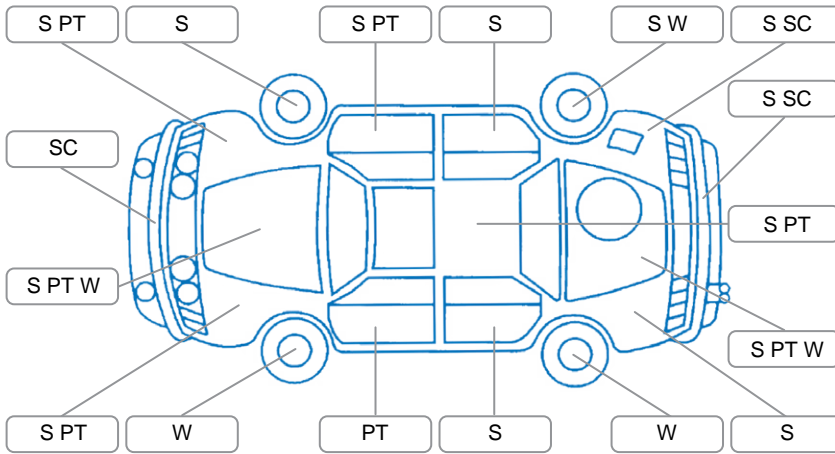

Report ID:	28,127,842	Version:	2
Created:	30 Apr 2026		

Make:	Nissan	Model:	Skyline
Body Style:	Sedan	Year:	2008
Rego No.:	LFY128	Rego Expiry:	13 Jul 2026
WoF Expiry:	04 Dec 2026	Odometer:	102,504 Kms
Good No.:	28127842	VIN:	7AT0DH12X16204223
Next Service:	112500	Service History:	Yes

Key
 S = Scratch R = Rust C = Crack * = Decals W = Significant scuffs
 D = Dent PT = Paint defect P = Pin dent SC = Stone Chips

Note: some defects and blemishes may not be displayed in the diagram

Body Inspection Comments

Conditions During Body Inspection	Dry
-----------------------------------	-----

Under Carriage and Under Bonnet Inspection Comments

Interior Comments

Seats:	Average
Carpets:	Average
Panels:	paint chips doorcards
Dashboard:	cracking + separation