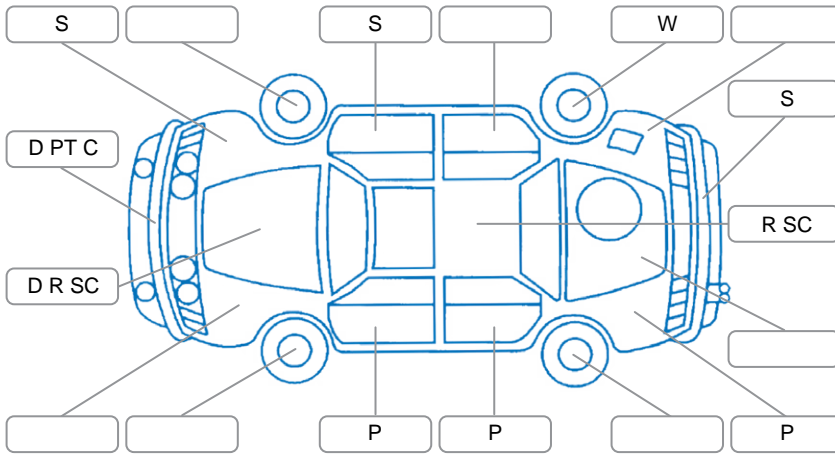

Report ID:	28,127,772	Version:	3
Created:	28 Apr 2026		

Make:	Mitsubishi	Model:	Eclipse Cross
Body Style:	SUV	Year:	2022
Rego No.:	NUM350	Rego Expiry:	23 Jul 2026
WoF Expiry:	24 Mar 2027	Odometer:	55,966 Kms
Good No.:	28127772	VIN:	JMFXDGL3WNZ001901
Next Service:	67,000Kms	Service History:	Yes

Key
 S = Scratch R = Rust C = Crack * = Decals W = Significant scuffs
 D = Dent PT = Paint defect P = Pin dent SC = Stone Chips

Note: some defects and blemishes may not be displayed in the diagram

Body Inspection Comments

Minor stone chips on front windscreen

Conditions During Body Inspection

Dry

Under Carriage and Under Bonnet Inspection Comments

Interior Comments

Seats:	Good
Carpets:	Good
Panels:	Good
Dashboard:	Good

General Comments