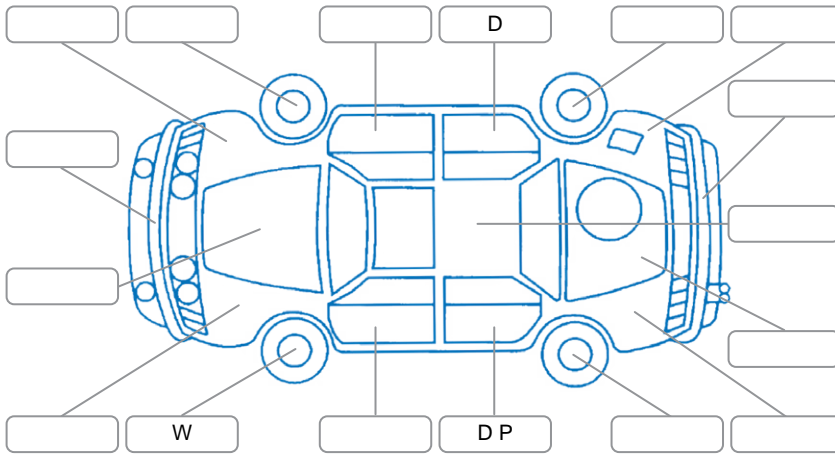

Report ID:	28,127,729	Version:	1
Created:	27 May 2026		

Make:	Volkswagen	Model:	Tiguan
Body Style:	SUV	Year:	2020
Rego No.:	MWY584	Rego Expiry:	22 Jun 2026
WoF Expiry:	09 Jun 2027	Odometer:	137,508 Kms
Good No.:	28127729	VIN:	WVGZZZ5NZLM004124
Next Service:	147,000 Kms	Service History:	No

Key
 S = Scratch R = Rust C = Crack * = Decals W = Significant scuffs
 D = Dent PT = Paint defect P = Pin dent SC = Stone Chips

Note: some defects and blemishes may not be displayed in the diagram

Body Inspection Comments