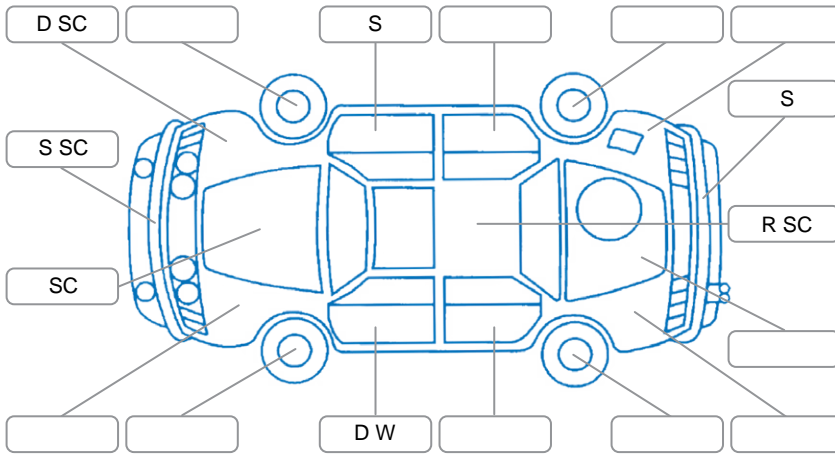

Report ID:	28,127,717	Version:	4
Created:	02 Jun 2026		

Make:	Mitsubishi	Model:	Eclipse Cross
Body Style:	SUV	Year:	2022
Rego No.:	NUM348	Rego Expiry:	23 Jul 2026
WoF Expiry:	24 Mar 2027	Odometer:	77,520 Kms
Good No.:	28127717	VIN:	JMFXDGL3WNZ001915
Next Service:	85,000Kms	Service History:	Yes

Key

S = Scratch R = Rust C = Crack * = Decals W = Significant scuffs
 D = Dent PT = Paint defect P = Pin dent SC = Stone Chips

Note: some defects and blemishes may not be displayed in the diagram

Body Inspection Comments