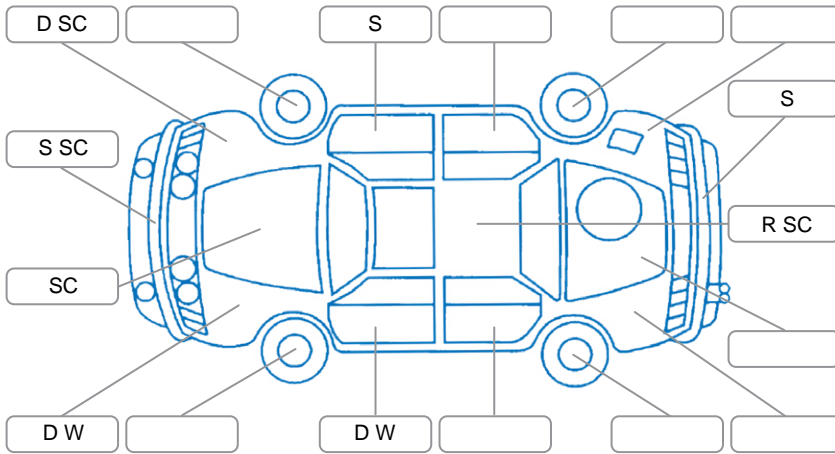

Report ID:	28,127,717	Version:	3
Created:	28 Apr 2026		

Make:	Mitsubishi	Model:	Eclipse Cross
Body Style:	SUV	Year:	2022
Rego No.:	NUM348	Rego Expiry:	23 Jul 2026
WoF Expiry:	24 Mar 2027	Odometer:	77,520 Kms
Good No.:	28127717	VIN:	JMFXDGL3WNZ001915
Next Service:	85,000Kms	Service History:	Yes

Key
 S = Scratch R = Rust C = Crack * = Decals W = Significant scuffs
 D = Dent PT = Paint defect P = Pin dent SC = Stone Chips

Note: some defects and blemishes may not be displayed in the diagram

Body Inspection Comments