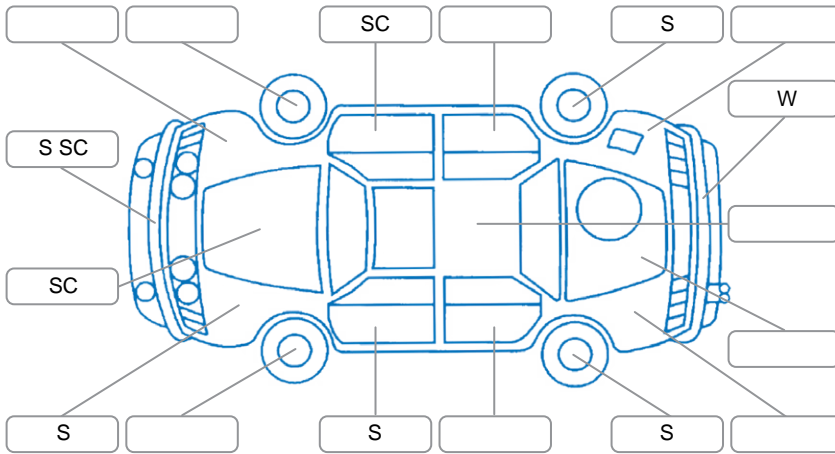

Report ID:	28,127,475	Version:	1
Created:	28 Apr 2026		

Make:	Ford	Model:	Fiesta
Body Style:	Hatchback	Year:	2012
Rego No.:	GNA334	Rego Expiry:	03 Jun 2026
WoF Expiry:	04 Jul 2026	Odometer:	137,486 Kms
Good No.:	28127475	VIN:	MNBJXXARJJCC14692
Next Service:	147,500	Service History:	No

Key
 S = Scratch R = Rust C = Crack * = Decals W = Significant scuffs
 D = Dent PT = Paint defect P = Pin dent SC = Stone Chips

Note: some defects and blemishes may not be displayed in the diagram

Body Inspection Comments

Conditions During Body Inspection: Dry

Under Carriage and Under Bonnet Inspection Comments

Interior Comments

Seats:	Good
Carpets:	Good
Panels:	drivers handle paint chipping
Dashboard:	Good

General Comments