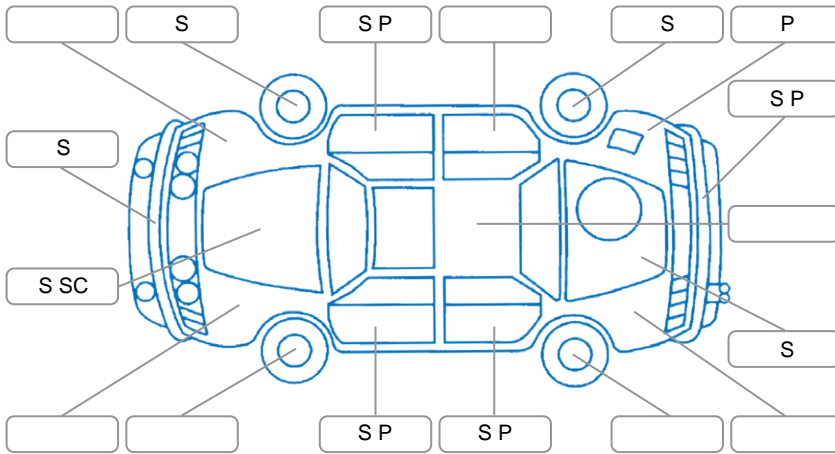

Report ID:	28,127,434	Version:	1
Created:	17 Apr 2026		

Make:	Suzuki	Model:	Vitara
Body Style:	SUV	Year:	2016
Rego No.:	JTD180	Rego Expiry:	17 Jan 2027
WoF Expiry:	10 May 2026	Odometer:	211,835 Kms
Good No.:	28127434	VIN:	TSMLYE21S00185844
Next Service:	218,000 Kms	Service History:	No

Key
 S = Scratch R = Rust C = Crack * = Decals W = Significant scuffs
 D = Dent PT = Paint defect P = Pin dent SC = Stone Chips

Note: some defects and blemishes may not be displayed in the diagram

Body Inspection Comments

Conditions During Body Inspection: Dry

Under Carriage and Under Bonnet Inspection Comments

Interior Comments

Seats:	Poor
Carpets:	Average
Panels:	Average
Dashboard:	Average

General Comments

Rear right seat crooked.
 Both rear seats don't clip in needs re-fitment.
 Right rear window slowing down.