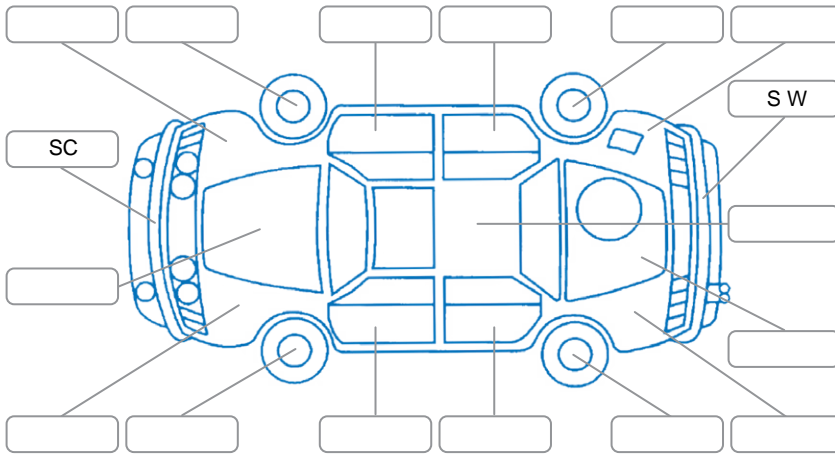

Report ID:	28,127,362	Version:	1
Created:	28 Apr 2026		

Make:	KIA	Model:	Sportage
Body Style:	SUV	Year:	2019
Rego No.:	MNR954	Rego Expiry:	26 Oct 2026
WoF Expiry:	24 Apr 2027	Odometer:	87,026 Kms
Good No.:	28127362	VIN:	KNAPR81AML7734867
Next Service:	102000	Service History:	No

**Key**  
 S = Scratch    R = Rust    C = Crack    \* = Decals    W = Significant scuffs  
 D = Dent    PT = Paint defect    P = Pin dent    SC = Stone Chips

Note: some defects and blemishes may not be displayed in the diagram