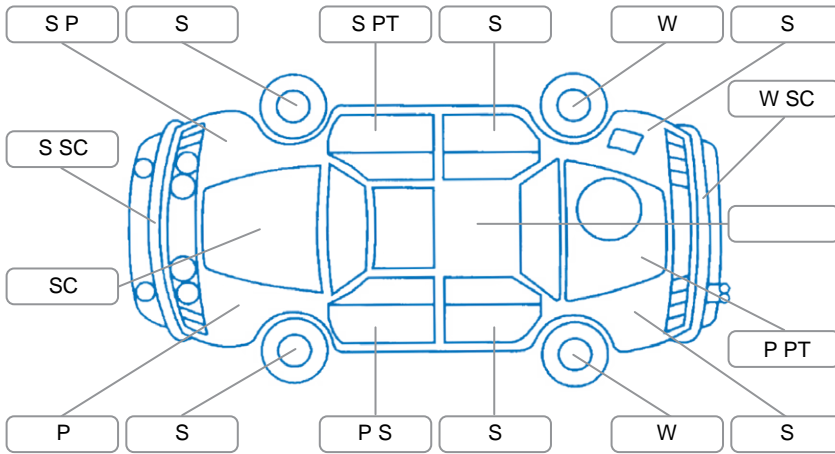

Report ID:	28,127,358	Version:	1
Created:	07 May 2026		

Make:	Haval	Model:	H6
Body Style:	SUV	Year:	2017
Rego No.:	KRW286	Rego Expiry:	12 Oct 2026
WoF Expiry:	09 Apr 2027	Odometer:	193,456 Kms
Good No.:	28127358	VIN:	LGWEF6A53HH900803
Next Service:	198000	Service History:	Yes

**Key**  
 S = Scratch    R = Rust    C = Crack    \* = Decals    W = Significant scuffs  
 D = Dent    PT = Paint defect    P = Pin dent    SC = Stone Chips

Note: some defects and blemishes may not be displayed in the diagram