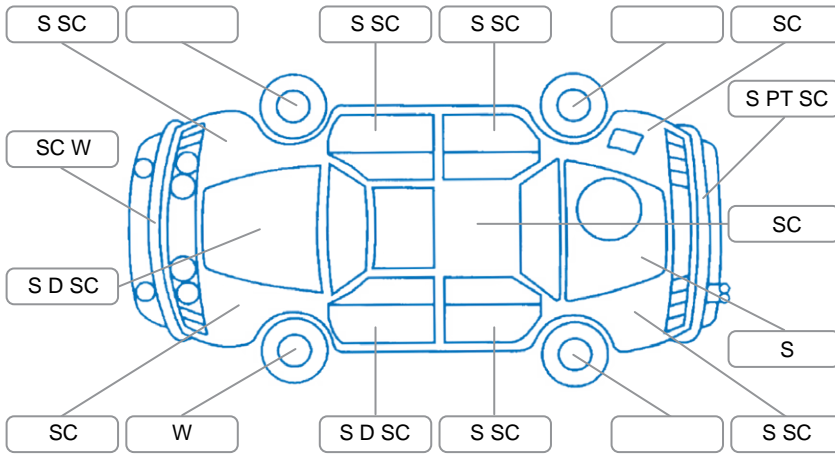

Report ID:	28,127,336	Version:	1
Created:	28 Apr 2026		

Make:	Toyota	Model:	Corolla
Body Style:	Hatchback	Year:	2015
Rego No.:	JCR121	Rego Expiry:	
WoF Expiry:	08 May 2027	Odometer:	121,610 Kms
Good No.:	28127336	VIN:	JTNKU3JE80J091789
Next Service:	131600	Service History:	No

Key

S = Scratch R = Rust C = Crack * = Decals W = Significant scuffs
 D = Dent PT = Paint defect P = Pin dent SC = Stone Chips

Note: some defects and blemishes may not be displayed in the diagram

Body Inspection Comments

Stone chips front wind screen

Conditions During Body Inspection

Dry

Under Carriage and Under Bonnet Inspection Comments

Interior Comments

Seats: wear on drivers seat

Carpets: Good

Panels: scratches

Dashboard: Good

General Comments

Road Conditions During Test Drive: Dry

Engine Timing Mechanism: Timing Chain

Evidence of Cam Belt Replacement: Yes No Kms

Inspected by: Melissa Wilson

Published by: Melissa Wilson