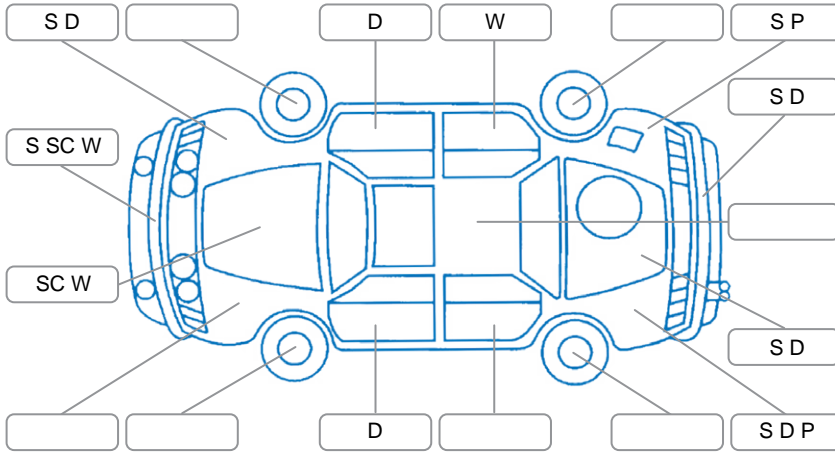

Report ID:	28,127,304	Version:	3
Created:	23 Apr 2026		

Make:	Nissan	Model:	Navara
Body Style:	Utility	Year:	2014
Rego No.:	JNS604	Rego Expiry:	28 Sep 2026
WoF Expiry:	24 Apr 2027	Odometer:	164,689 Kms
Good No.:	28127304	VIN:	VSKCAND40A0561805
Next Service:	174600km	Service History:	No

Key

S = Scratch R = Rust C = Crack * = Decals W = Significant scuffs
 D = Dent PT = Paint defect P = Pin dent SC = Stone Chips

Note: some defects and blemishes may not be displayed in the diagram

Body Inspection Comments

Conditions During Body Inspection	Wet
-----------------------------------	-----

Under Carriage and Under Bonnet Inspection Comments

Transmission oil leak.

Interior Comments

Seats:	rear right seat base pad is worn.
Carpets:	Average
Panels:	Average
Dashboard:	Average

General Comments

4WD
 THIS NISSAN NAVARA HAS BEEN RE-REGISTERED DUE TO ACCIDENT DAMAGE, THERE IS A FLAG REGISTERED WITH NZTA TO SAY THIS

Road Conditions During Test Drive	Wet
Engine Timing Mechanism	Timing Chain
Evidence of Cam Belt Replacement	<input type="checkbox"/> Yes <input type="checkbox"/> No Kms
Inspected by:	Haden Brown
Published by:	Benjamin Jackson
Inspection Date:	20 Apr 2026