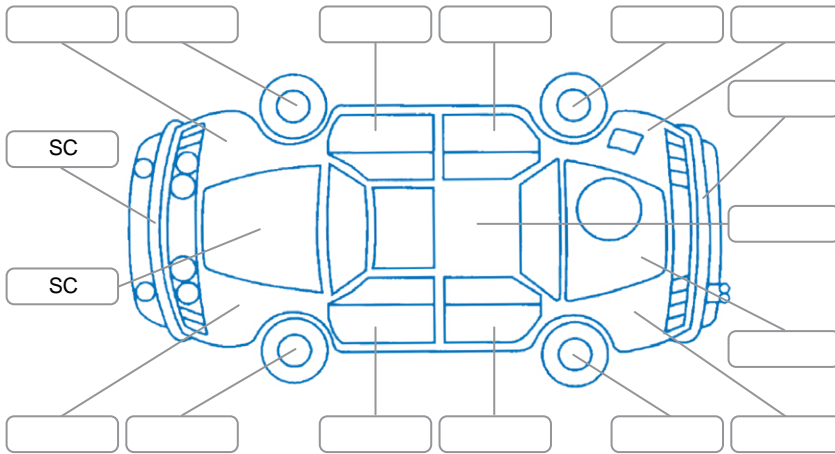

Report ID:	28,127,084	Version:	2
Created:	30 Apr 2026		

Make:	Nissan	Model:	Navara
Body Style:	Utility	Year:	2020
Rego No.:	MWK251	Rego Expiry:	29 Jun 2026
WoF Expiry:	13 May 2027	Odometer:	66,089 Kms
Good No.:	28127084	VIN:	MNTCB4D23A0062342
Next Service:	78964	Service History:	Yes

Key

S = Scratch R = Rust C = Crack * = Decals W = Significant scuffs
 D = Dent PT = Paint defect P = Pin dent SC = Stone Chips

Note: some defects and blemishes may not be displayed in the diagram

Body Inspection Comments

Minor cracks in screen previously repaired

Conditions During Body Inspection

Dry

Under Carriage and Under Bonnet Inspection Comments

Interior Comments

Seats: drivers seat worn on side

Carpets: Good

Panels: drivers door seal worn