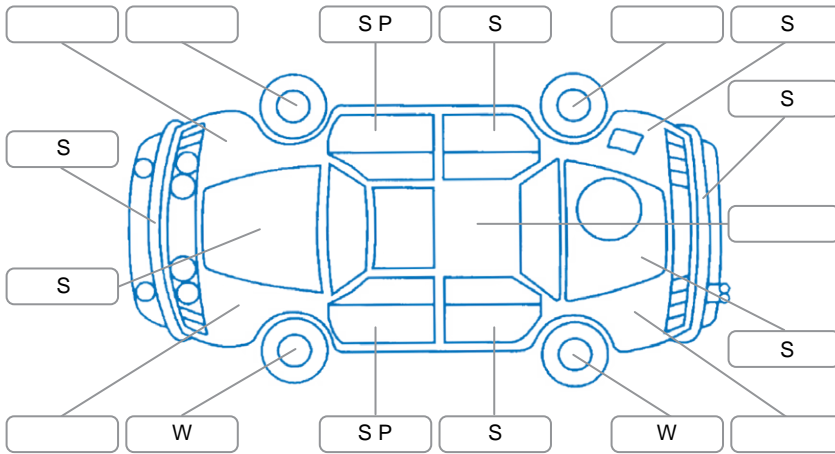

Report ID:	28,127,045	Version:	1
Created:	22 Apr 2026		

Make:	Ford	Model:	Kuga
Body Style:	SUV	Year:	2015
Rego No.:	JAM698	Rego Expiry:	26 May 2026
WoF Expiry:	18 Jul 2026	Odometer:	188,004 Kms
Good No.:	28127045	VIN:	WFOAXXWPMAEA22441
Next Service:	201,958 kms	Service History:	Yes

Key
 S = Scratch R = Rust C = Crack * = Decals W = Significant scuffs
 D = Dent PT = Paint defect P = Pin dent SC = Stone Chips

Note: some defects and blemishes may not be displayed in the diagram

Body Inspection Comments