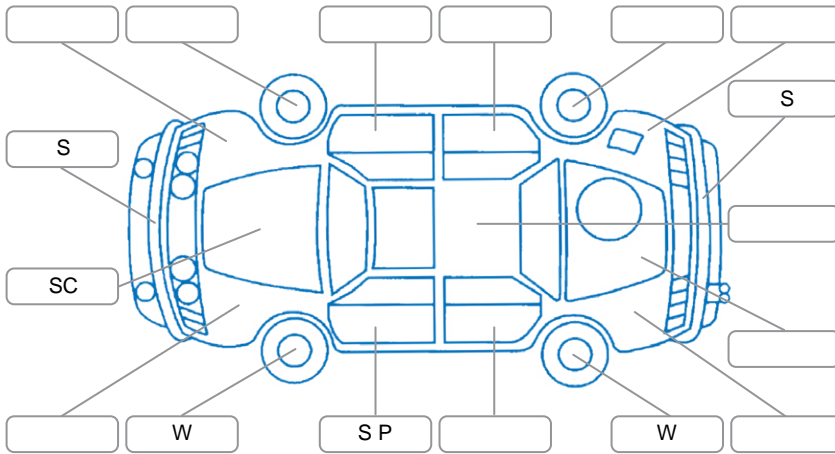

Key
 S = Scratch R = Rust C = Crack * = Decals W = Significant scuffs
 D = Dent PT = Paint defect P = Pin dent SC = Stone Chips

Note: some defects and blemishes may not be displayed in the diagram

Body Inspection Comments

Rear bumper misaligned
 Spare wheel well full of water

Conditions During Body Inspection

Under Carriage and Under Bonnet Inspection Comments

Interior Comments

Seats:	Average
Carpets:	Average
Panels:	Average
Dashboard:	Poor