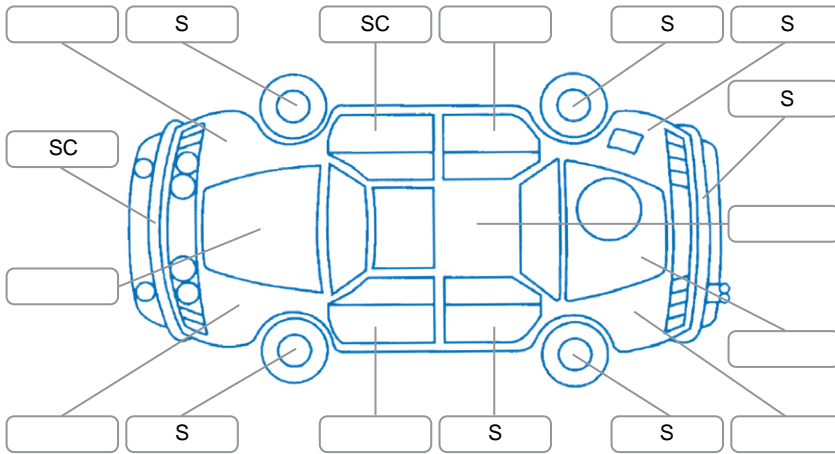

Report ID:	28,126,749	Version:	2
Created:	04 May 2026		

Make:	BMW	Model:	1 Series
Body Style:	Hatchback	Year:	2012
Rego No.:	LEF146	Rego Expiry:	25 Jul 2026
WoF Expiry:	12 Nov 2026	Odometer:	90,849 Kms
Good No.:	28126749	VIN:	WBA1A12060J204605
Next Service:	101,000	Service History:	No

Key
 S = Scratch R = Rust C = Crack * = Decals W = Significant scuffs
 D = Dent PT = Paint defect P = Pin dent SC = Stone Chips

Note: some defects and blemishes may not be displayed in the diagram

Body Inspection Comments

Conditions During Body Inspection: Dry

Under Carriage and Under Bonnet Inspection Comments

Interior Comments

Seats:	Average
Carpets:	Average
Panels:	Average
Dashboard:	Average

General Comments

Road Conditions During Test Drive	Dry	
Engine Timing Mechanism	Timing Chain	
Evidence of Cam Belt Replacement	<input type="checkbox"/> Yes <input type="checkbox"/> No	Kms
Inspected by:	Caine Teke	
Published by:	Saxon Ewen	
Inspection Date:	21 Apr 2026	