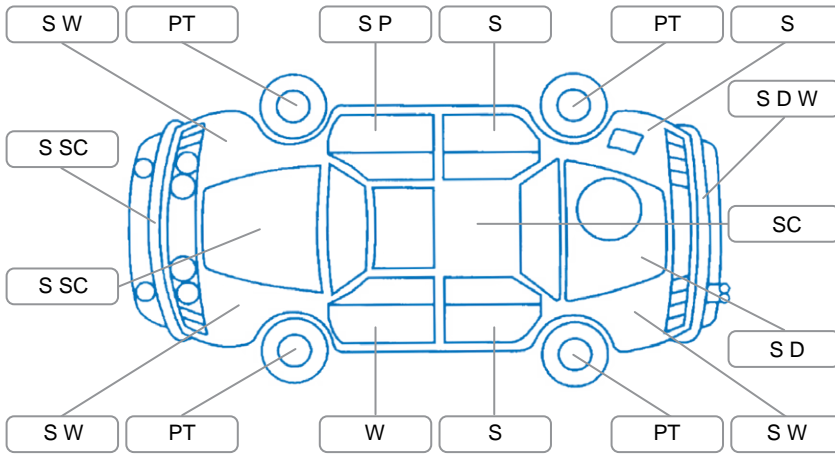

Report ID:	28,126,708	Version:	1
Created:	24 Apr 2026		

Make:	Toyota	Model:	Highlander
Body Style:	SUV	Year:	2010
Rego No.:	FLJ328	Rego Expiry:	22 Mar 2026
WoF Expiry:	17 Mar 2027	Odometer:	311,946 Kms
Good No.:	28126708	VIN:	JTEDS41A202100868
Next Service:	321950	Service History:	Yes

**Key**  
 S = Scratch    R = Rust    C = Crack    \* = Decals    W = Significant scuffs  
 D = Dent    PT = Paint defect    P = Pin dent    SC = Stone Chips

Note: some defects and blemishes may not be displayed in the diagram