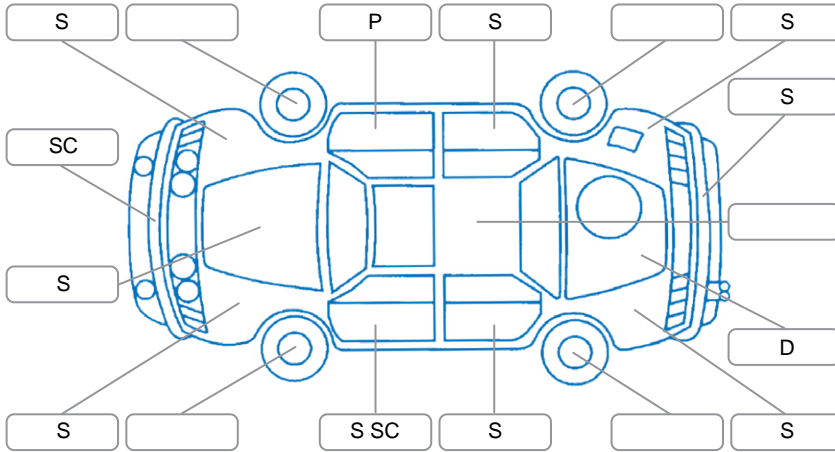

Report ID:	28,126,604	Version:	2
Created:	24 Apr 2026		

Make:	Toyota	Model:	Hilux
Body Style:	Utility	Year:	2023
Rego No.:	RNB138	Rego Expiry:	25 Oct 2026
WoF Expiry:	26 Apr 2027	Odometer:	29,314 Kms
Good No.:	28126604	VIN:	MR0JA3DC701221386
Next Service:	39000kms	Service History:	No

**Key**

S = Scratch    R = Rust    C = Crack    \* = Decals    W = Significant scuffs  
 D = Dent    PT = Paint defect    P = Pin dent    SC = Stone Chips

Note: some defects and blemishes may not be displayed in the diagram