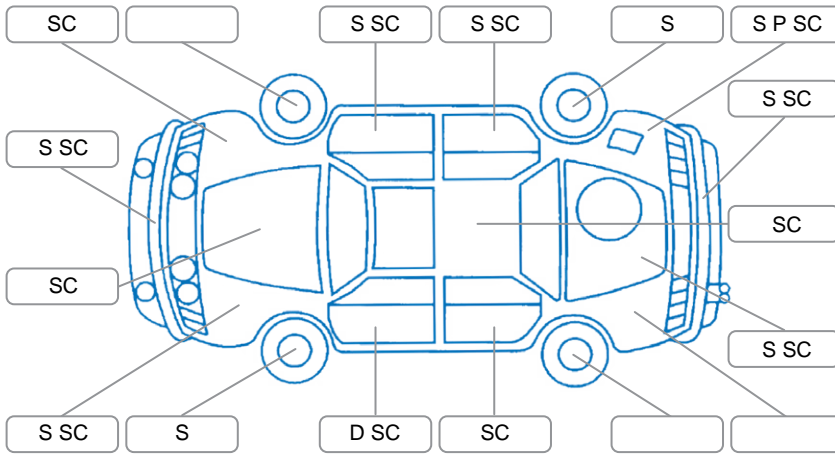

Report ID:	28,126,529	Version:	2
Created:	24 Apr 2026		

Make:	Toyota	Model:	Avensis
Body Style:	Wagon	Year:	2011
Rego No.:	NPQ794	Rego Expiry:	04 Jan 2026
WoF Expiry:	23 Feb 2027	Odometer:	92,223 Kms
Good No.:	28126529	VIN:	7AT0H63MX21002487
Next Service:	102,228 Kms	Service History:	No

Key
 S = Scratch R = Rust C = Crack * = Decals W = Significant scuffs
 D = Dent PT = Paint defect P = Pin dent SC = Stone Chips

Note: some defects and blemishes may not be displayed in the diagram

Body Inspection Comments