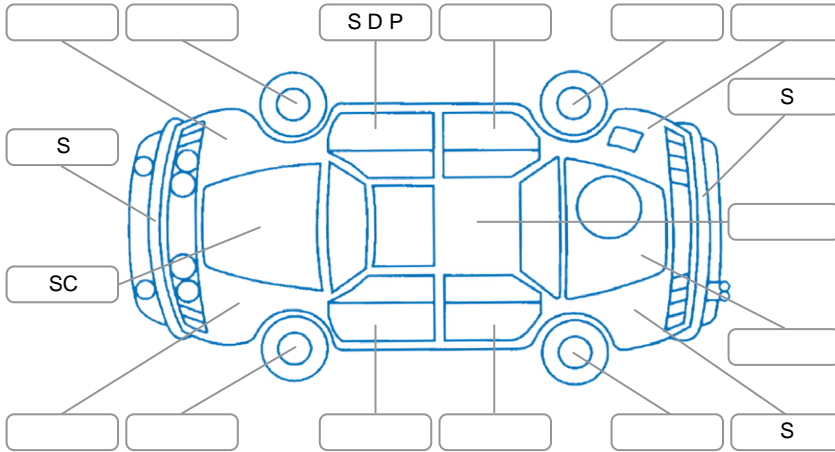

Report ID:	28,126,488	Version:	1
Created:	21 Apr 2026		

Make:	Nissan	Model:	Juke
Body Style:	Hatchback	Year:	2011
Rego No.:	PQF601	Rego Expiry:	14 Jun 2026
WoF Expiry:	01 May 2027	Odometer:	99,659 Kms
Good No.:	28126488	VIN:	7AT0DH8HX22006391
Next Service:	109660 Kms	Service History:	No

Key
 S = Scratch R = Rust C = Crack * = Decals W = Significant scuffs
 D = Dent PT = Paint defect P = Pin dent SC = Stone Chips

Note: some defects and blemishes may not be displayed in the diagram

Body Inspection Comments

Conditions During Body Inspection: Dry

Under Carriage and Under Bonnet Inspection Comments

Interior Comments

Seats:	Good
Carpets:	Good
Panels:	Good
Dashboard:	Good

General Comments

2WD

Road Conditions During Test Drive	Dry		
Engine Timing Mechanism	Timing Chain		
Evidence of Cam Belt Replacement	<input type="checkbox"/> Yes	<input type="checkbox"/> No	Kms
Inspected by:	Lindsay Malpas		
Published by:	Kieran Driver		
Inspection Date:	17 Apr 2026		