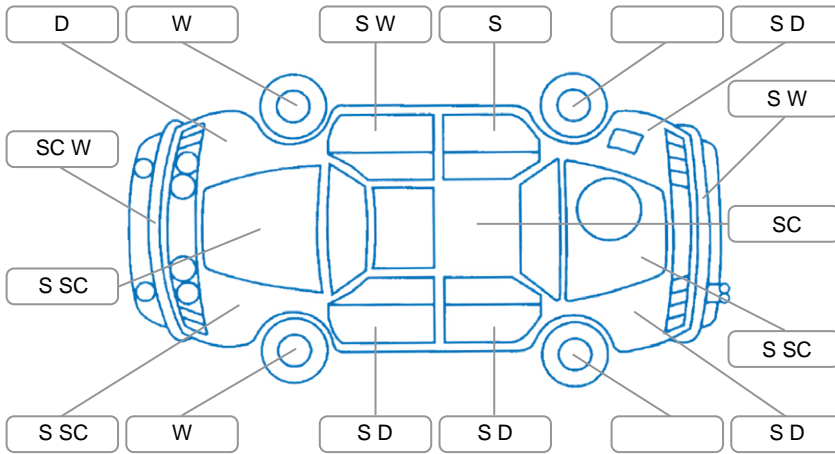

Report ID:	28,126,380	Version:	1
Created:	20 Apr 2026		

Make:	Honda	Model:	CRV
Body Style:	SUV	Year:	2007
Rego No.:	EEY33	Rego Expiry:	25 Jul 2026
WoF Expiry:	16 Jul 2026	Odometer:	204,555 Kms
Good No.:	28126380	VIN:	JHLRE48708C200886
Next Service:	218,260km	Service History:	No

Key
 S = Scratch R = Rust C = Crack * = Decals W = Significant scuffs
 D = Dent PT = Paint defect P = Pin dent SC = Stone Chips

Note: some defects and blemishes may not be displayed in the diagram

Body Inspection Comments

Conditions During Body Inspection: Dry

Under Carriage and Under Bonnet Inspection Comments

Engine oil leaks
 4 wheel drive

Interior Comments

Seats:	Average
Carpets:	Average
Panels:	Average
Dashboard:	Good