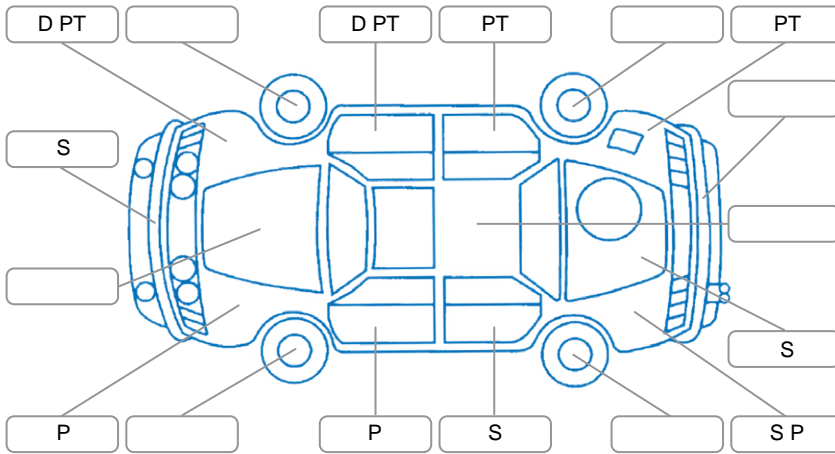

Report ID:	28,126,379	Version:	1
Created:	20 Apr 2026		

Make:	Honda	Model:	CRV
Body Style:	SUV	Year:	2000
Rego No.:	ZQ9144	Rego Expiry:	17 Jul 2026
WoF Expiry:	14 Oct 2026	Odometer:	151,086 Kms
Good No.:	28126379	VIN:	JHLRD1840YC227067
Next Service:	160000	Service History:	No

**Key**  
 S = Scratch    R = Rust    C = Crack    \* = Decals    W = Significant scuffs  
 D = Dent    PT = Paint defect    P = Pin dent    SC = Stone Chips

Note: some defects and blemishes may not be displayed in the diagram

### Under Carriage and Under Bonnet Inspection Comments

Oil seepage lower engine Area, surface rust on suspension components.