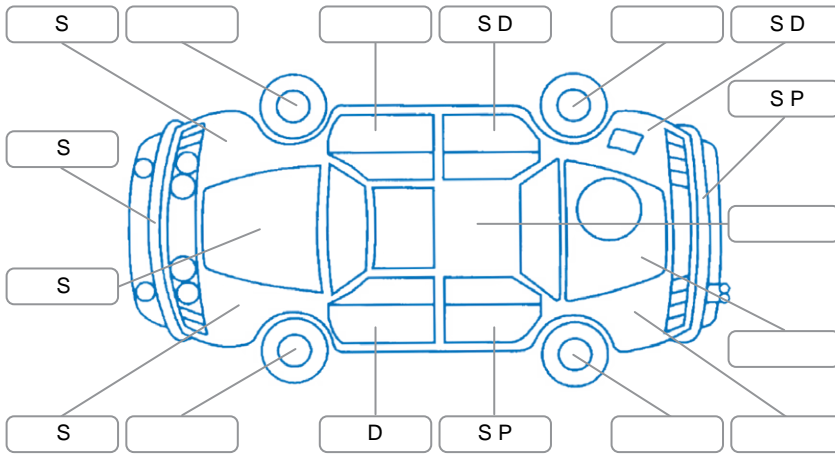

Report ID:	28,126,305	Version:	1
Created:	19 Apr 2026		

Make:	Toyota	Model:	Highlander
Body Style:	SUV	Year:	2018
Rego No.:	LNR657	Rego Expiry:	16 Mar 2027
WoF Expiry:	30 Apr 2027	Odometer:	173,719 Kms
Good No.:	28126305	VIN:	5TDBZ3FH50S875066
Next Service:	180539	Service History:	Yes

**Key**  
 S = Scratch    R = Rust    C = Crack    \* = Decals    W = Significant scuffs  
 D = Dent    PT = Paint defect    P = Pin dent    SC = Stone Chips

Note: some defects and blemishes may not be displayed in the diagram