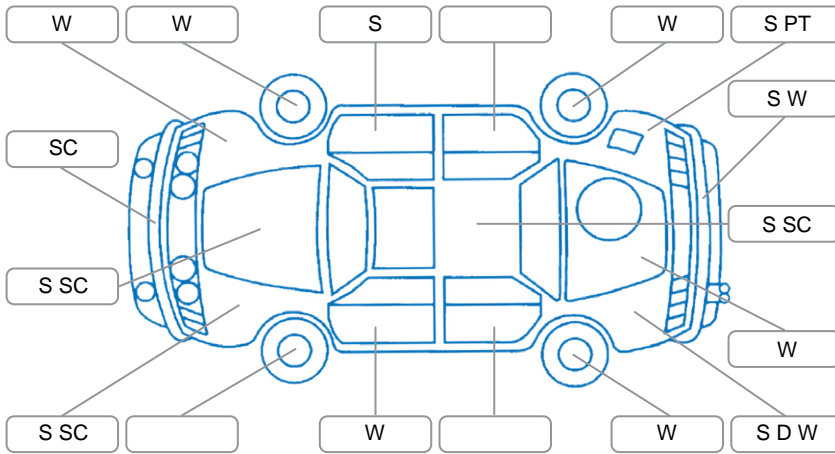

### Key

S = Scratch    R = Rust    C = Crack    \* = Decals    W = Significant scuffs  
 D = Dent    PT = Paint defect    P = Pin dent    SC = Stone Chips

Note: some defects and blemishes may not be displayed in the diagram

### Under Carriage and Under Bonnet Inspection Comments

Engine and transmission oil leaks  
 All wheel drive  
 Coolant leak