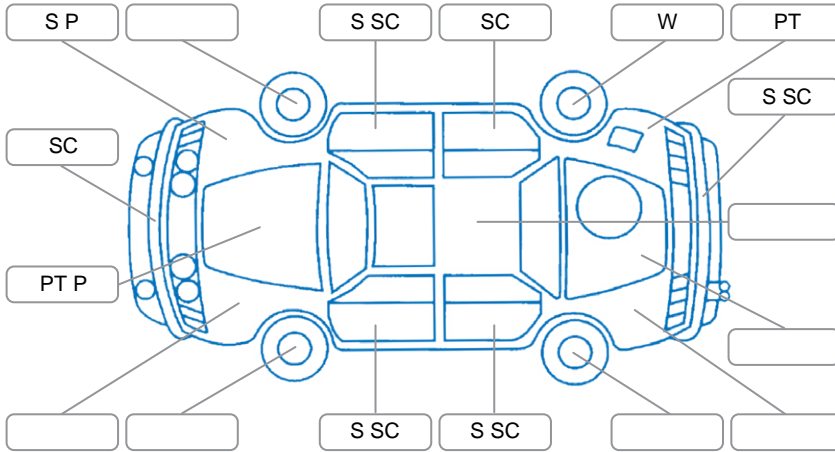

Report ID:	28,126,194	Version:	1
Created:	24 May 2026		

Make:	Holden	Model:	Captiva 7
Body Style:	SUV	Year:	2016
Rego No.:	JPZ879	Rego Expiry:	11 Aug 2026
WoF Expiry:	03 Jun 2027	Odometer:	107,533 Kms
Good No.:	28126194	VIN:	KL3CA26U9GB505837
Next Service:	120,142 km	Service History:	No

Key

S = Scratch R = Rust C = Crack * = Decals W = Significant scuffs
 D = Dent PT = Paint defect P = Pin dent SC = Stone Chips

Note: some defects and blemishes may not be displayed in the diagram

Body Inspection Comments

Conditions During Body Inspection: Dry

Under Carriage and Under Bonnet Inspection Comments

Front wheel drive.
Freshly serviced.

Interior Comments

Seats:	Average
Carpets:	Average
Panels:	Average
Dashboard:	Average