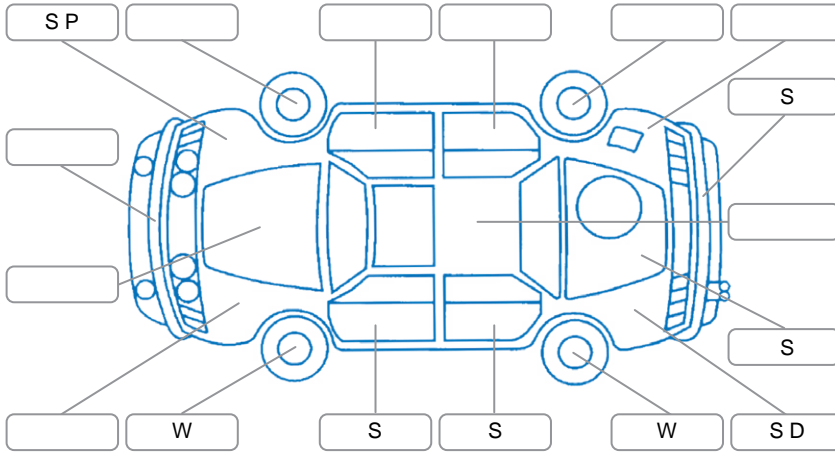

Key

S = Scratch R = Rust C = Crack * = Decals W = Significant scuffs
 D = Dent PT = Paint defect P = Pin dent SC = Stone Chips

Note: some defects and blemishes may not be displayed in the diagram

Body Inspection Comments

Windscreen chip outside cva.

Conditions During Body Inspection

Dry

Under Carriage and Under Bonnet Inspection Comments

Front wheel drive.

Interior Comments

Seats:	Average
Carpets:	Average
Panels:	Average
Dashboard:	Average