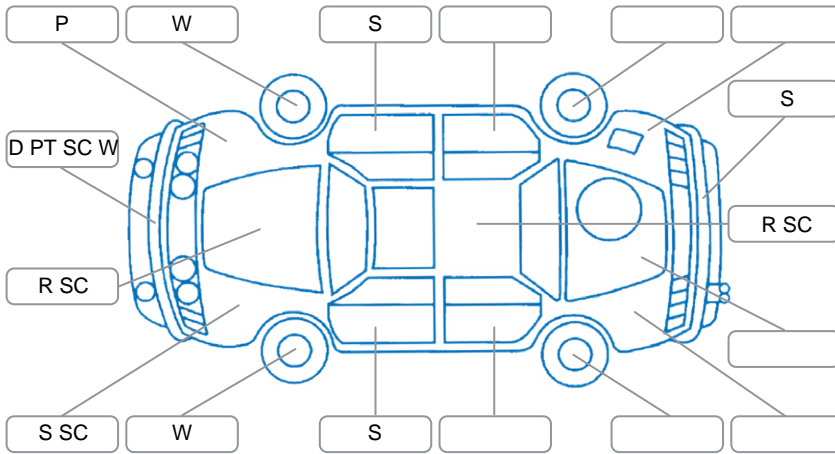

Key
 S = Scratch R = Rust C = Crack * = Decals W = Significant scuffs
 D = Dent PT = Paint defect P = Pin dent SC = Stone Chips

Note: some defects and blemishes may not be displayed in the diagram

Body Inspection Comments

Left cant rail trim runner missing

Conditions During Body Inspection Dry

Under Carriage and Under Bonnet Inspection Comments

Interior Comments

Seats:	Good
Carpets:	Good
Panels:	Good
Dashboard:	Good

General Comments