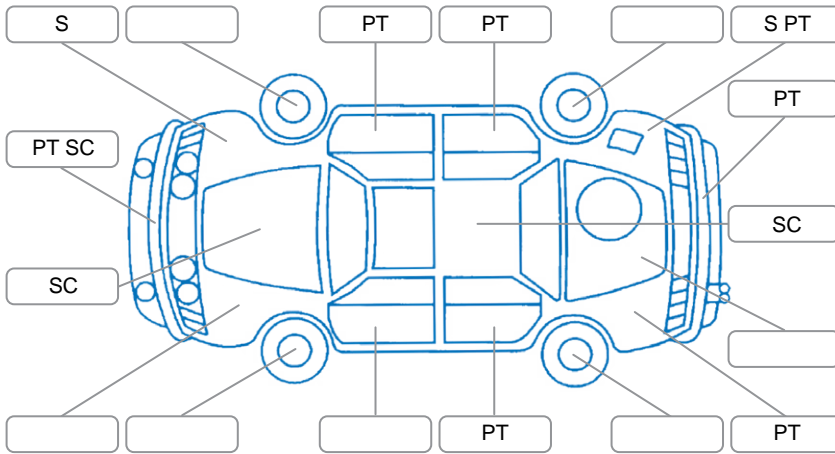

Report ID:	28,125,905	Version:	1
Created:	17 Apr 2026		

Make:	Audi	Model:	Q5
Body Style:	Wagon	Year:	2013
Rego No.:	PTS812	Rego Expiry:	26 Aug 2026
WoF Expiry:	06 Aug 2026	Odometer:	135,657 Kms
Good No.:	28125905	VIN:	WAUZZZ8R7EA007501
Next Service:	no sticker	Service History:	No

Key
 S = Scratch R = Rust C = Crack * = Decals W = Significant scuffs
 D = Dent PT = Paint defect P = Pin dent SC = Stone Chips

Note: some defects and blemishes may not be displayed in the diagram

Body Inspection Comments

Poor paint repairs

Conditions During Body Inspection

Dry

Under Carriage and Under Bonnet Inspection Comments

Suspected engine oil leak, requires further investigation
 Subframe surface rust

Interior Comments