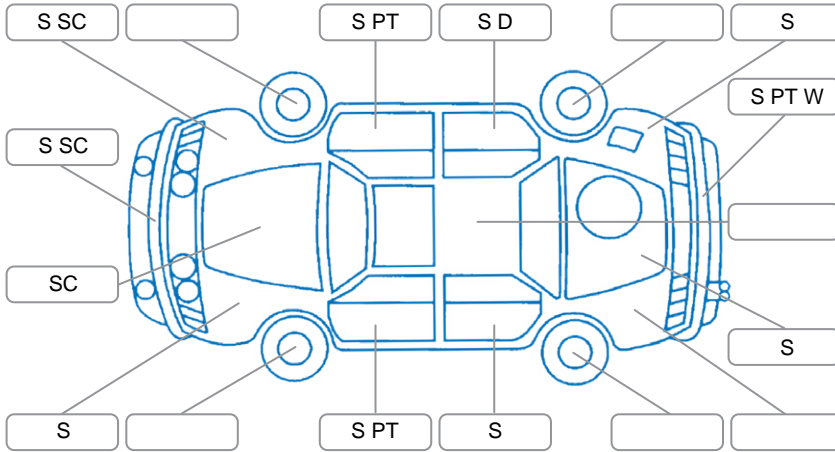

Report ID:	28,125,869	Version:	3
Created:	18 Jun 2026		

Make:	Nissan	Model:	Dualis
Body Style:	Wagon	Year:	2008
Rego No.:	LCU652	Rego Expiry:	22 Dec 2026
WoF Expiry:	05 May 2027	Odometer:	178,634 Kms
Good No.:	28125869	VIN:	7AT0DH7HX17004486
Next Service:	185,678	Service History:	Yes

**Key**

S = Scratch    R = Rust    C = Crack    \* = Decals    W = Significant scuffs  
 D = Dent    PT = Paint defect    P = Pin dent    SC = Stone Chips

Note: some defects and blemishes may not be displayed in the diagram