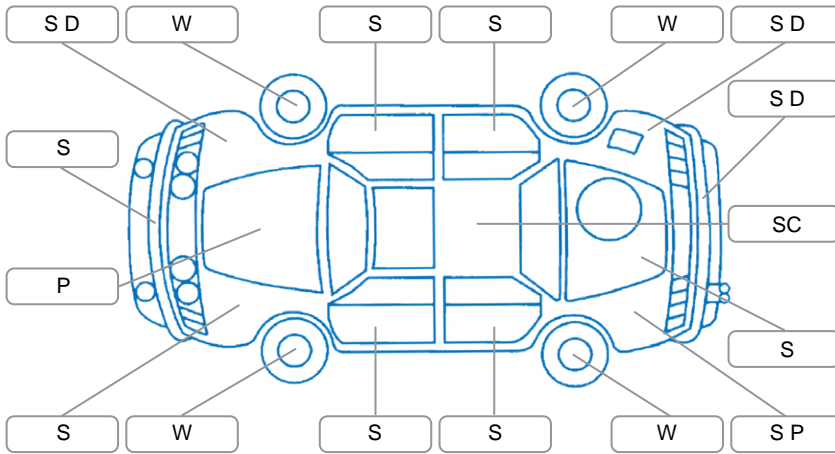

Report ID:	28,125,824	Version:	1
Created:	20 Apr 2026		

Make:	Toyota	Model:	Ipsum
Body Style:	SUV	Year:	2001
Rego No.:	DDN312	Rego Expiry:	12 Aug 2026
WoF Expiry:	16 Sep 2026	Odometer:	354,867 Kms
Good No.:	28125824	VIN:	7A8H6330706017598
Next Service:	361000	Service History:	No

Key
 S = Scratch R = Rust C = Crack * = Decals W = Significant scuffs
 D = Dent PT = Paint defect P = Pin dent SC = Stone Chips

Note: some defects and blemishes may not be displayed in the diagram

Body Inspection Comments

Passengers side skirt unclipped

Conditions During Body Inspection

Under Carriage and Under Bonnet Inspection Comments

Oil leaks

Interior Comments

Seats:	Poor
Carpets:	Poor
Panels:	Poor
Dashboard:	Poor

General Comments